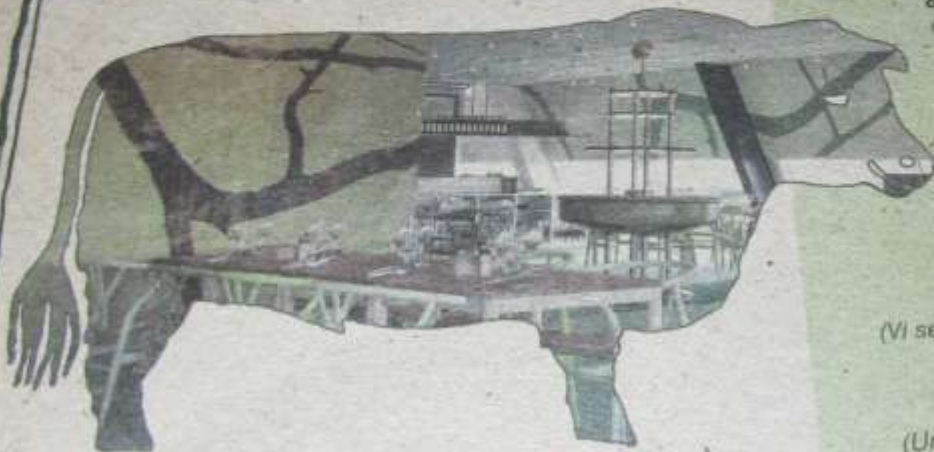

A large flock of birds, likely Bergfinkar (Bergfinches), is captured in flight against a grey, overcast sky. The birds appear as numerous small, dark, V-shaped silhouettes scattered across the upper half of the frame. Below the sky, the dark, bare branches of trees form a dense, intricate pattern, suggesting a winter or late autumn setting. The overall mood is one of natural activity and anticipation.

## BØFFER I BOXEN

A Hereford Beefstouw ligger som en grøn oase på 2. etage i Jyske Bank BOXEN i Herning og er skabt i nært samarbejde med kunstneren Peter Holst Henckel.

Jyske Bank BOXEN, som er en del af MCH Messecenter Herning, er en indendørs arena med en tilskuercapacitet på 12-15.000. Arenaen er designet til at huse nationale og internationale oplevelser med fokus på sport, koncerter, shows og anden underholdning.

Læs mere om vores menuer og se vores åbningstider på [www.a-h-b.dk/boxen](http://www.a-h-b.dk/boxen)

A Hereford Beefstouw lies as a green oasis on the 2<sup>nd</sup> floor of the multi arena Jyske Bank BOXEN in Herning and was created in close cooperation with the Danish artist Peter Holst Henckel. Jyske Bank BOXEN is Denmark's first indoor multi-flexible arena with a seating capacity of 12-15,000, designed for national and international events (sporting events, shows, concerts, fairs, etc.).